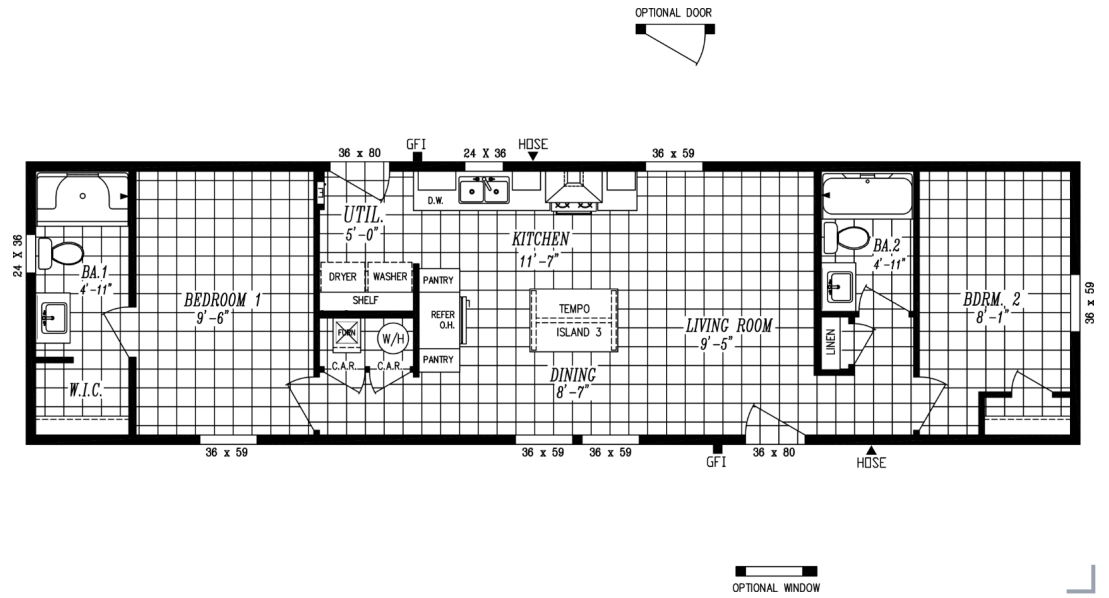

THE TEMPO SERIES

The Tempo

Still The One

15' x 56'

DIMENSIONS

840 sf

LIVING SPACE

2

BEDROOMS

2

BATHROOMS

OVERVIEW

Perfect small home for 2 room mates or a rental with 15' wide 2 bed/2 bath singlewide. The 8' flat ceilings and central kitchen splits the 2 bedrooms and has a modern compact feel with the Stainless Steel appliances. This home is on display at Heritage Home Center.

Heritage Home Center

(425) 353-5464

or Request Firm Quote

EMAIL US

01 FLOOR PLAN

840 SQ FT · 15' x 56'

02 FRONT ELEVATION

FRONT SIDEWALL