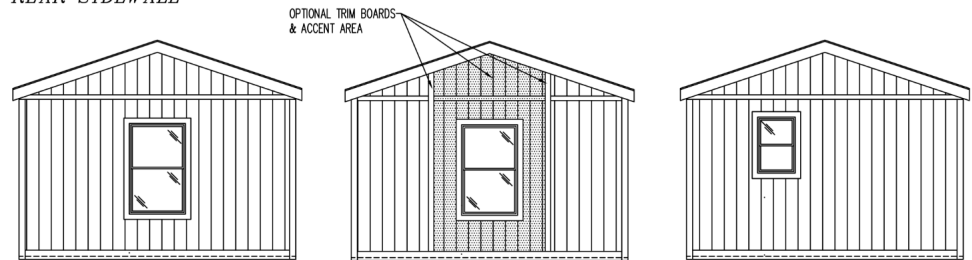

THE TEMPO SERIES

The Tempo

Still The One

15' x 56'

DIMENSIONS

840 sf

LIVING SPACE

2

BEDROOMS

2

BATHROOMS

OVERVIEW

Perfect small home for 2 room mates or a rental with 15' wide 2 bed/2 bath singlewide. The 8' flat ceilings and central kitchen splits the 2 bedrooms and has a modern compact feel with the Stainless Steel appliances. This home is on display at Heritage Home Center.

Heritage Home Center

(425) 353-5464

or Request Firm Quote

EMAIL US

01 FLOOR PLAN

840 SQ FT · 15' x 56'

02 FRONT ELEVATION

FRONT SIDEWALL

REAR SIDEWALL

The Tempo Still The One

2 Bedrooms | 2 Bathrooms | 840 sq ft

STANDARD FEATURES

- ✓ 8' Tall Ceilings
- ✓ LP SmartSide Panel Siding with 5/50 Year Warranty
- ✓ Weather Resistant House Wrap Under Siding
- ✓ Sherwin Williams Paint, both Interior and Exterior
- ✓ Tape and Texture Drywall with Square Corners
- ✓ 2" x 6" Exterior Walls Tempo
- ✓ Energy Star Rated Home
- ✓ Hardwood Cabinets with 42" Tall Overhead Cabinets
- ✓ 6" Recessed LED Lighting
- ✓ Ceiling Fan Ready in Living Room and Bedrooms
- ✓ Fiberglass Tubs and Showers
- ✓ Stainless Steel Appliances featuring 18 cu. ft. Top Freezer
- ✓ Pfister Faucets Throughout featuring Stainless Steel Pull Down in Kitchen Faucet
- ✓ 36" Stainless Steel European Range Hood Tempo
- ✓ Congoleum LUX Vinyl Flooring
- ✓ Shaw 25 ounce Stain Resistant Carpet
- ✓ Kwikset Door Hardware featuring Thumbblatch Front Door
- ✓ Architectural Shingles with Lifetime Warranty (Limited)
- ✓ Programmable ecoBee Smart Thermostat
- ✓ Carrier SmartComfort Electric Furnace