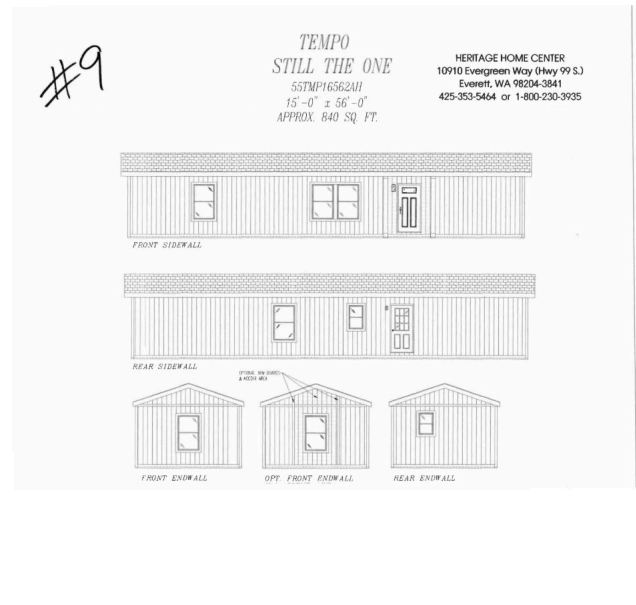

THE TEMPO SERIES

The Tempo

Still The One

15' x 56'

DIMENSIONS

840 sf

LIVING SPACE

2

BEDROOMS

2

BATHROOMS

OVERVIEW

Perfect small home for 2 room mates or a rental with 15' wide 2 bed/2 bath singlewide. The 8' flat ceilings and central kitchen splits the 2 bedrooms and has a modern compact feel with the Stainless Steel appliances. This home is on display at Heritage Home Center.

[Request Firm Quote](#)

— EMAIL US

Features/specs subject to change.

The Tempo Still The One

2 Bedrooms | 2 Bathrooms | 840 sq ft

Photo 5

Photo 6

Heritage Home Center
Washington's Price and Volume Leader